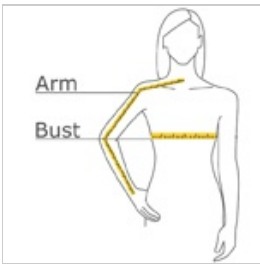

- 4.5-ounce, 55/45 cotton/poly
- Traditional, relaxed look
- Open collar
- Dyed-to-match buttons
- Adjustable cuffs
- White, Athletic Gold, Texas Orange, Red, Burgundy, Coffee Bean, Light Blue, Navy, Classic Navy, Steel Grey, Purple and Black have a Light Stone contrast neckband.
- Light Stone and Royal have a Classic Navy contrast neckband.
- Dark Green has a Navy contrast neckband.

front

back

CARE INSTRUCTIONS

Machine wash warm with like colors. Only non-chlorine bleach when needed. Tumble dry low. Warm iron if necessary.

HOW TO MEASURE

BUST

Measure under the arm and around the fullest part of the bust with arms down, keeping tape horizontal.

ARM

Place hand on hip. Start at the center of the back of the neck and measure across the shoulder, to the elbow, and then down to the wrist.

SIZE CHART

	3XL	4XL	5XL	6XL	S	M	L	XL	XS	XXL
Size	24/26	28/30	32/34	36/38	4/6	8/10	12/14	16/18	2	20/22
Bust	48-51	52-55	56-59	60-63	35-36	37-38	39-41	42-44	32-34	45-47
Arm	33 3/8 - 33 3/4	33 3/4 - 34 1/2	34 1/4 - 34 3/4	34 1/2 - 35	30 3/4 - 31 1/2	31 1/2 - 32	32 - 32 1/2	32 1/2 - 33	30 - 30 3/4	33 - 33 3/8